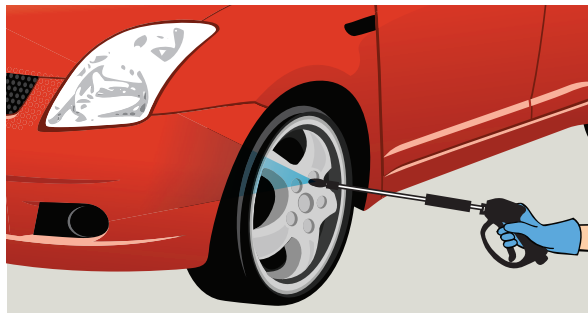

Product Usage Guide

Professional

BG200-5

Suitable for cars, buses, coaches and haulage vehicles.

1 Use appropriate PPE as indicated in COSHH/REACH data.

2 Dilute 50ml per 5 litres warm water.

3 Apply generously using sponge or cloth.